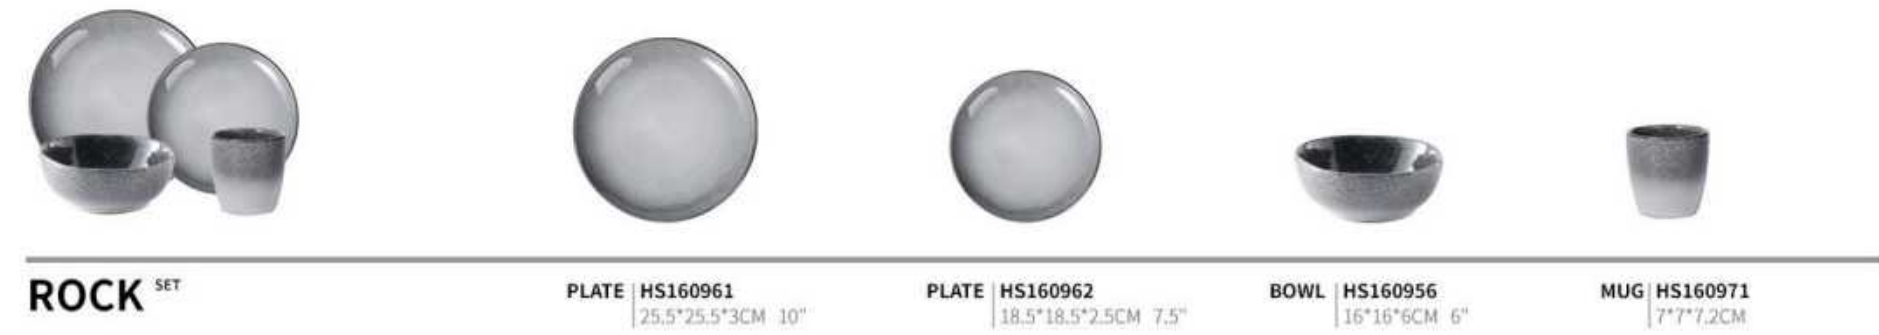

**NEW
ARRIVAL**